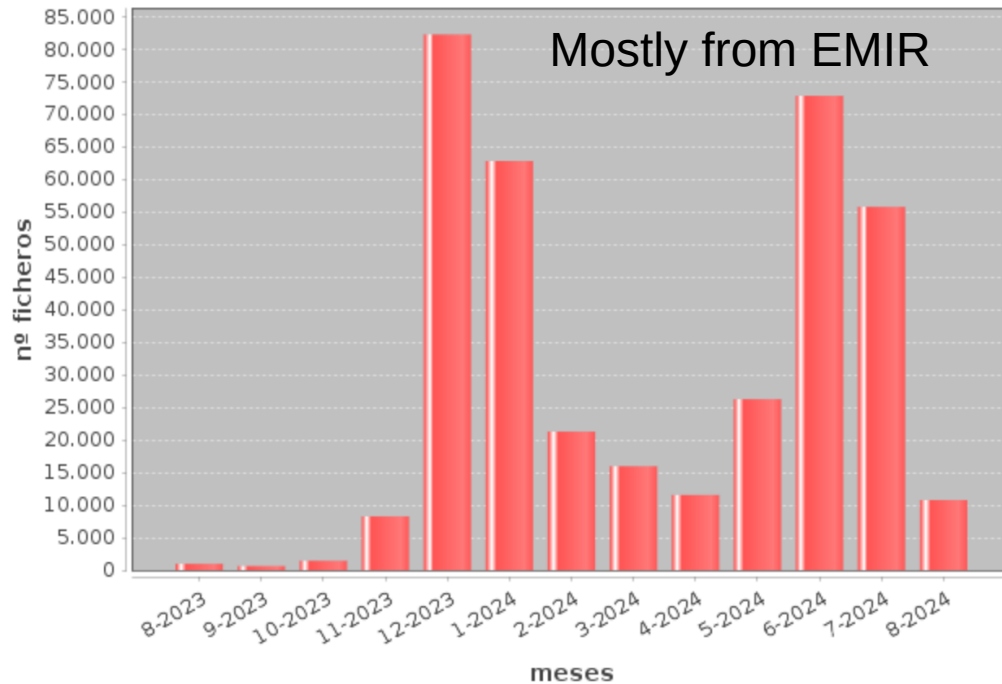

Histograma datos GTC